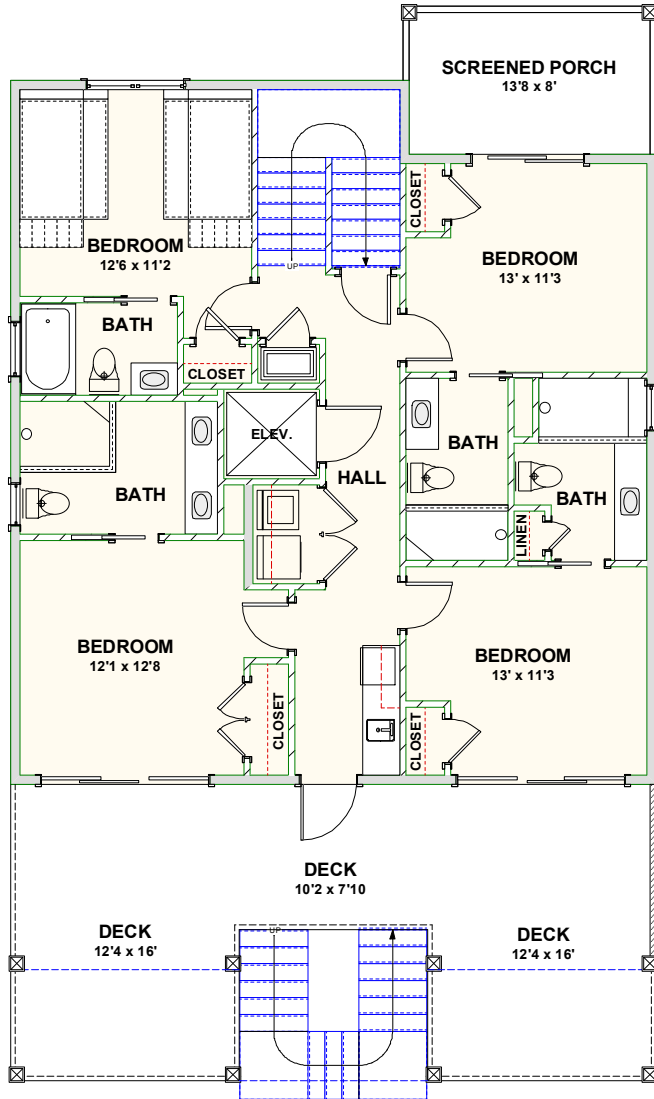

CAROLINA BLUEWATER CONSTRUCTION

BUILDING TOMORROW WITH AFFORDABLE QUALITY HOMES

910-575-7100

6934-9 BEACH DR SW, OCEAN ISLE BEACH, NC 28469

BEACH HOME 248

2,540 SQ FT | 5 BEDROOMS | 4 BATHS—1 HALF BATH | 1,269 SQ FT DECKS

WWW.CAROLINABLUEWATERCONSTRUCTION.COM

BEACH HOME 248

2,540 SQ FT | 5 BEDROOMS | 4 BATHS—1 HALF BATH | 1,269 SQ FT DECKS

34'10" x 58'

1ST FLOOR - FLOOR PLAN

2ND FLOOR - FLOOR PLAN

CAROLINA
BLUEWATER
CONSTRUCTION