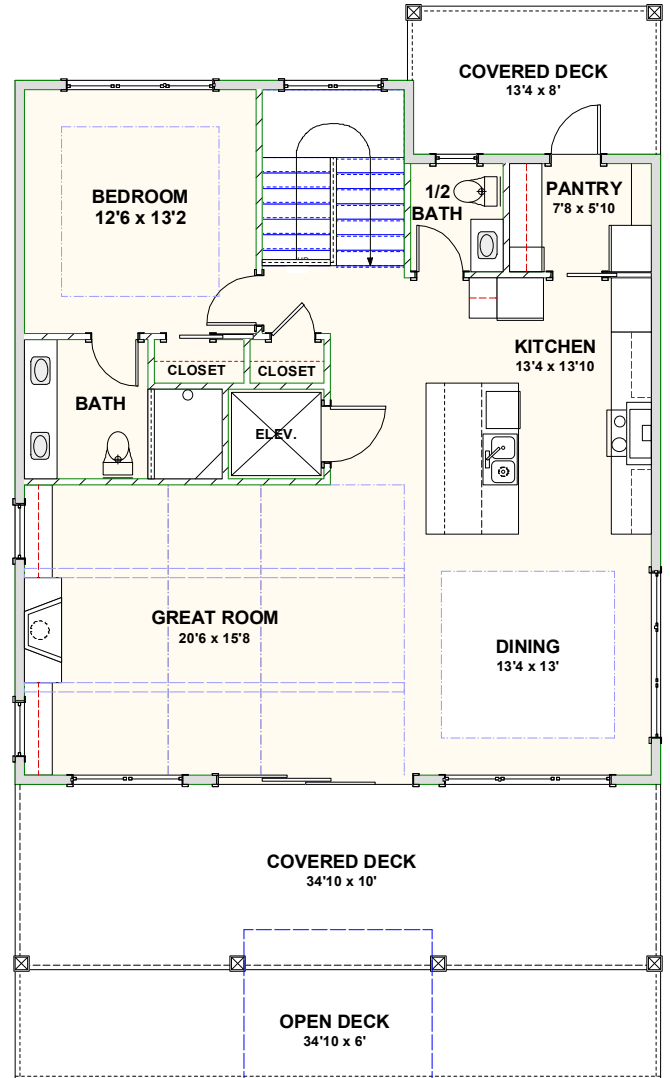

CAROLINA BLUEWATER CONSTRUCTION

BUILDING TOMORROW WITH AFFORDABLE QUALITY HOMES

910-575-7100

6934-9 BEACH DR SW, OCEAN ISLE BEACH, NC 28469

BEACH HOME 248

2,540 SQ FT | 5 BEDROOMS | 4 BATHS—1 HALF BATH | 1,269 SQ FT DECKS

WWW.CAROLINABLUEWATERCONSTRUCTION.COM

BEACH HOME 248

2,540 SQ FT | 5 BEDROOMS | 4 BATHS—1 HALF BATH | 1,269 SQ FT DECKS

34'10" x 58'

1ST FLOOR - FLOOR PLAN

2ND FLOOR - FLOOR PLAN

CAROLINA
BLUEWATER
CONSTRUCTION